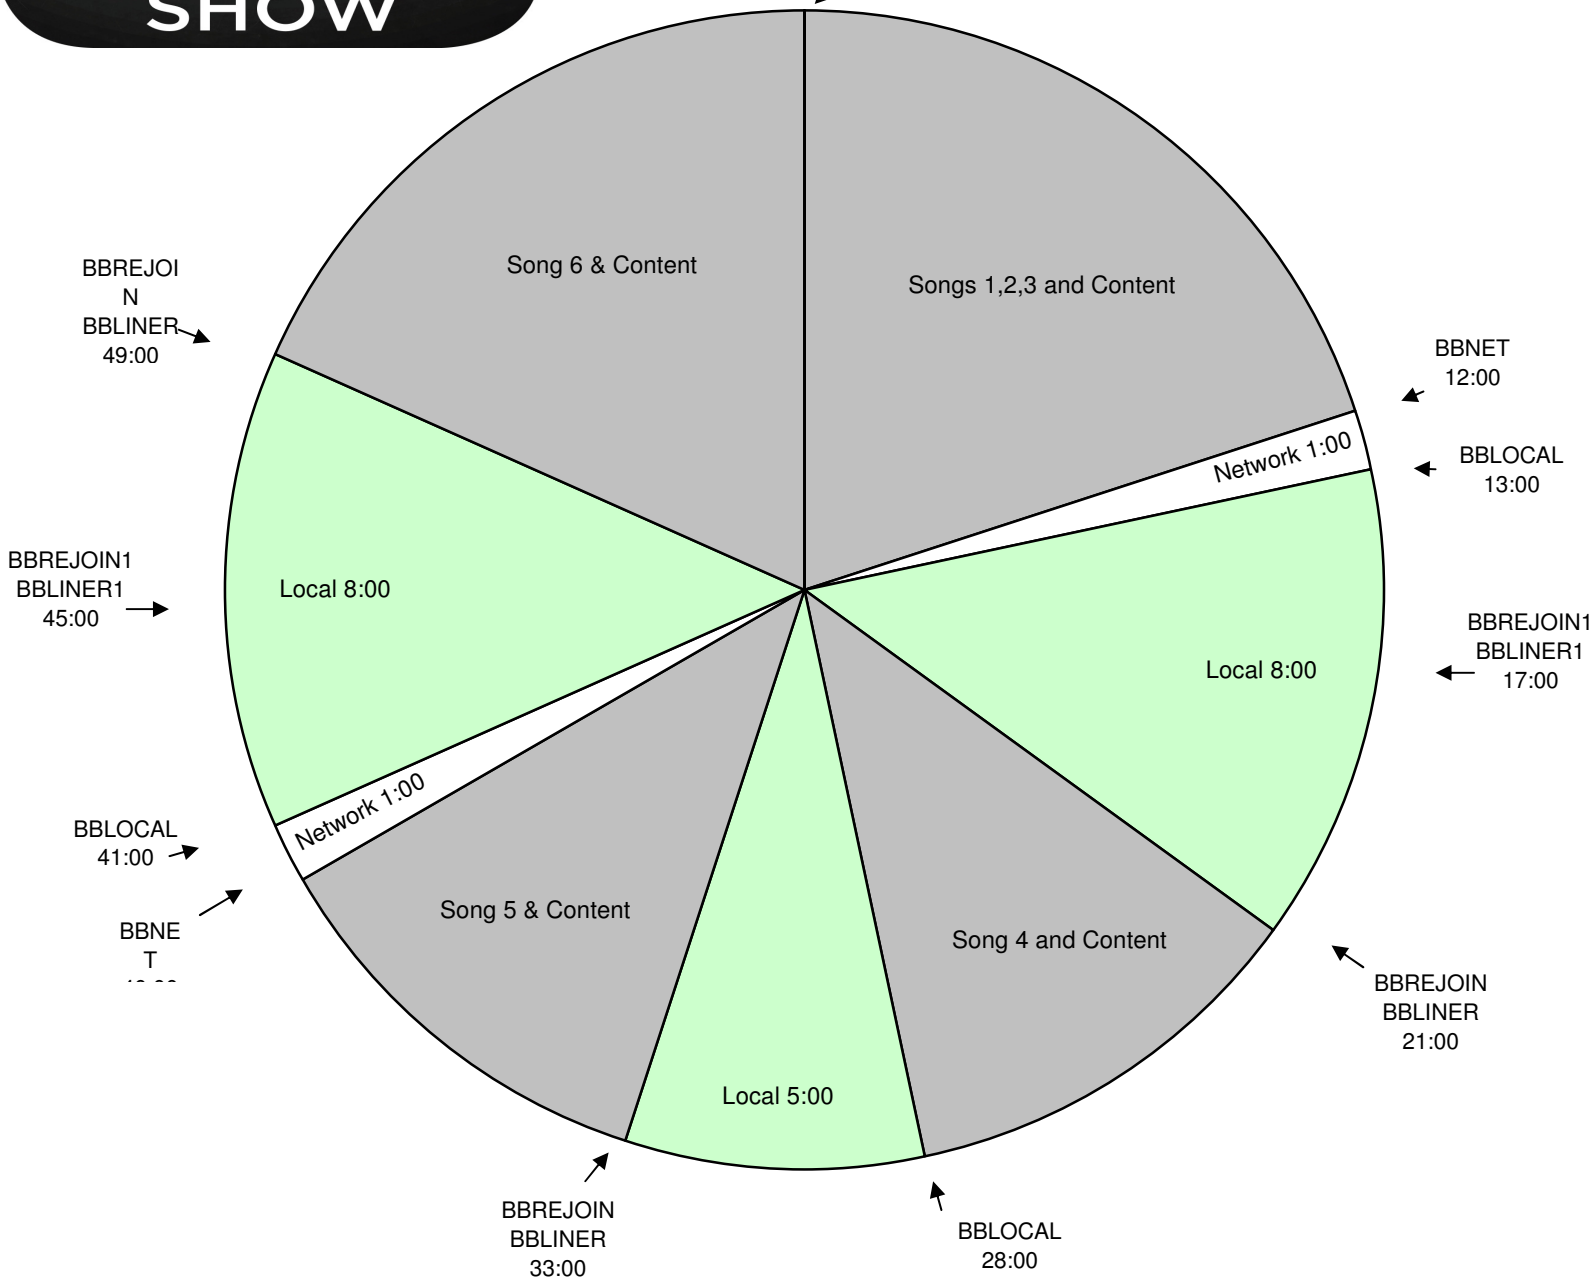

THE BOBBY BONES SHOW

The Bobby Bones Show Contest Clock
Effective July 23rd - September 12th 2014

Premiere XDS PRO4-P Satellite

Hour 1

Monday - Friday

6am - 7am Eastern

5am - 6am CENTRAL LIVE

3am - 4am Pacific

BBREJOIN
BBTOH
00:00
BBLOCAL
:30 sec
Contest

All Breaks Float! TOH & BBLINER Also Float!

Program is live for 5 hours starting at 6am Eastern. Central and Western time zones are welcome to air 5 hours, starting at 5am local time.

Network will program music and talk during the content segments. Stations are welcome to schedule additional songs in the 8 minute local segments

BBLOCAL - Fires local breaks. All breaks float.

BBLINER - Float. Fires locally voiced short show ID - must be exactly 5 second, dry voice

BBLINER1 - Fires locally voiced short show ID - must be exactly 5 second, dry voice

BBREJOIN - Joins the show

BBREJOIN1 - Optional rejoin for 4 minute local breaks.

BBTOH - Float. Fires locally produced top of hour ID - network will go silent for :15